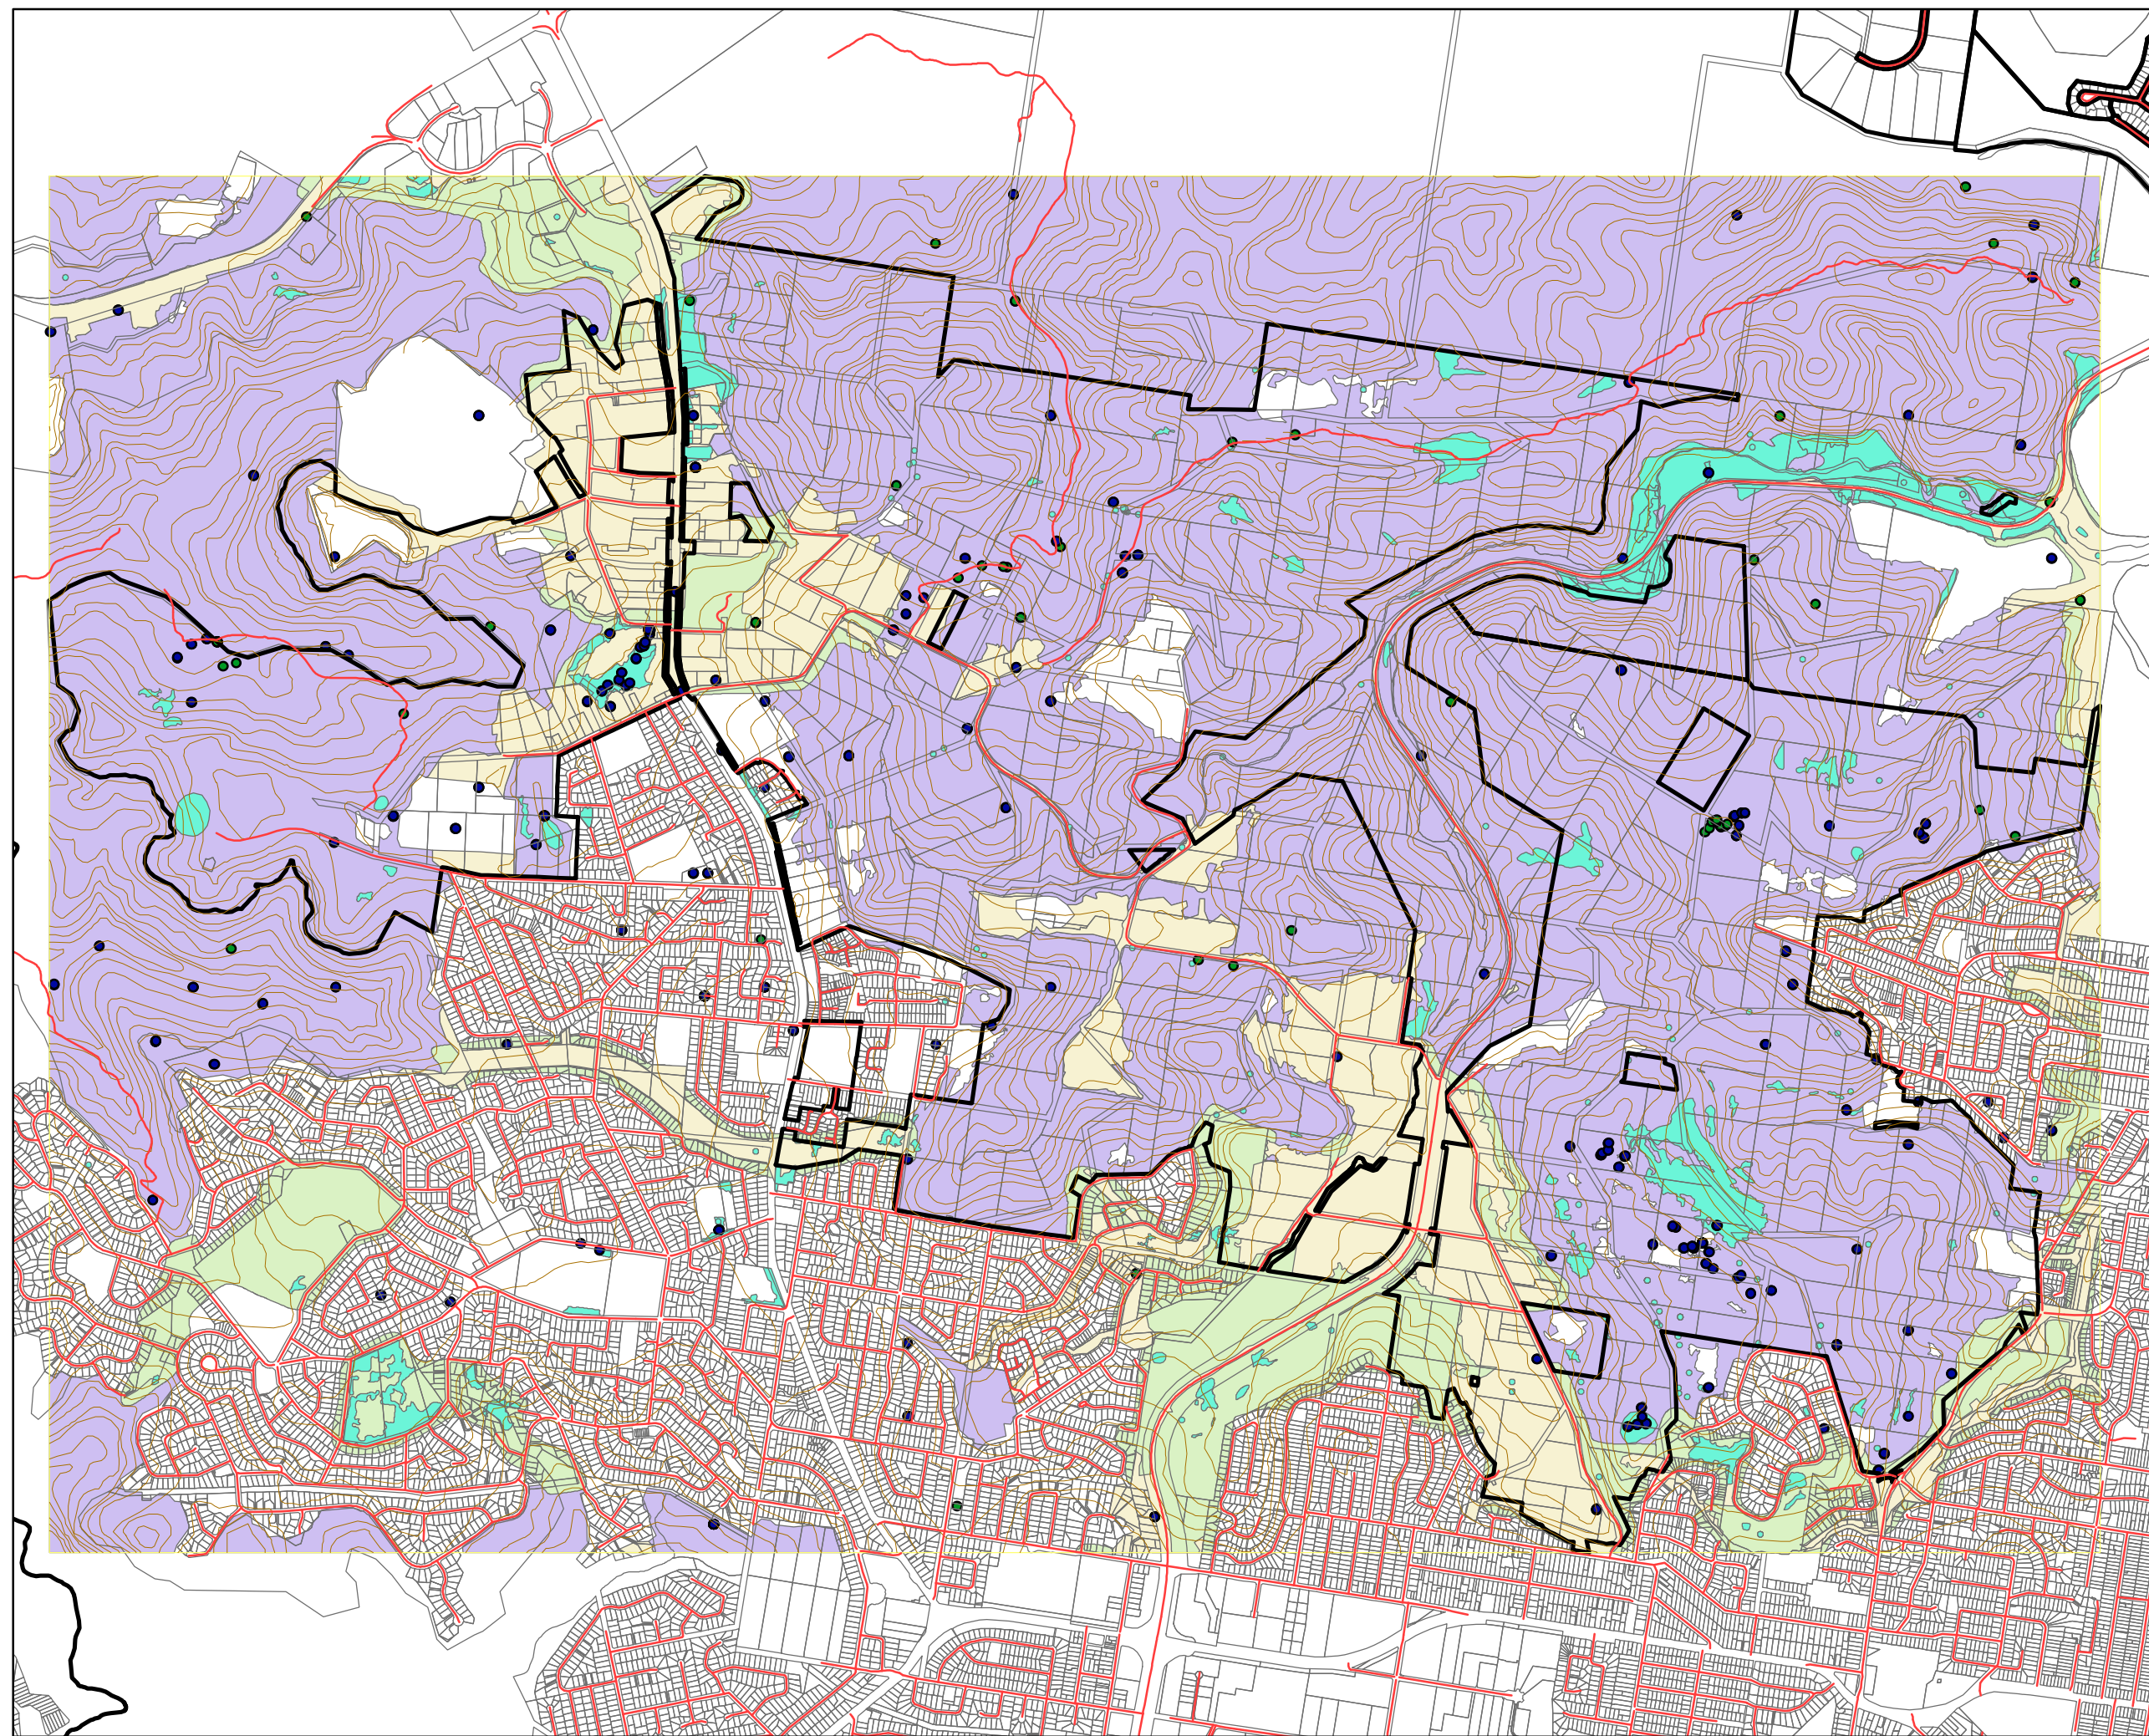

# Warringah Species Constraints - Inc Draft Revised Wildlife Corridors

## Legend

- Site Area
- Contours 10m
- Roads
- LEP Deferred Mater
- Cadastre LPI
- NPWS Wildlife Atlas
- NPWS Wildlife Atlas 31/7/12
- Threatened Species/EC
- Draft Revised Wildlife Corridor
- Wildlife Corridors
- Draft Core Habitats