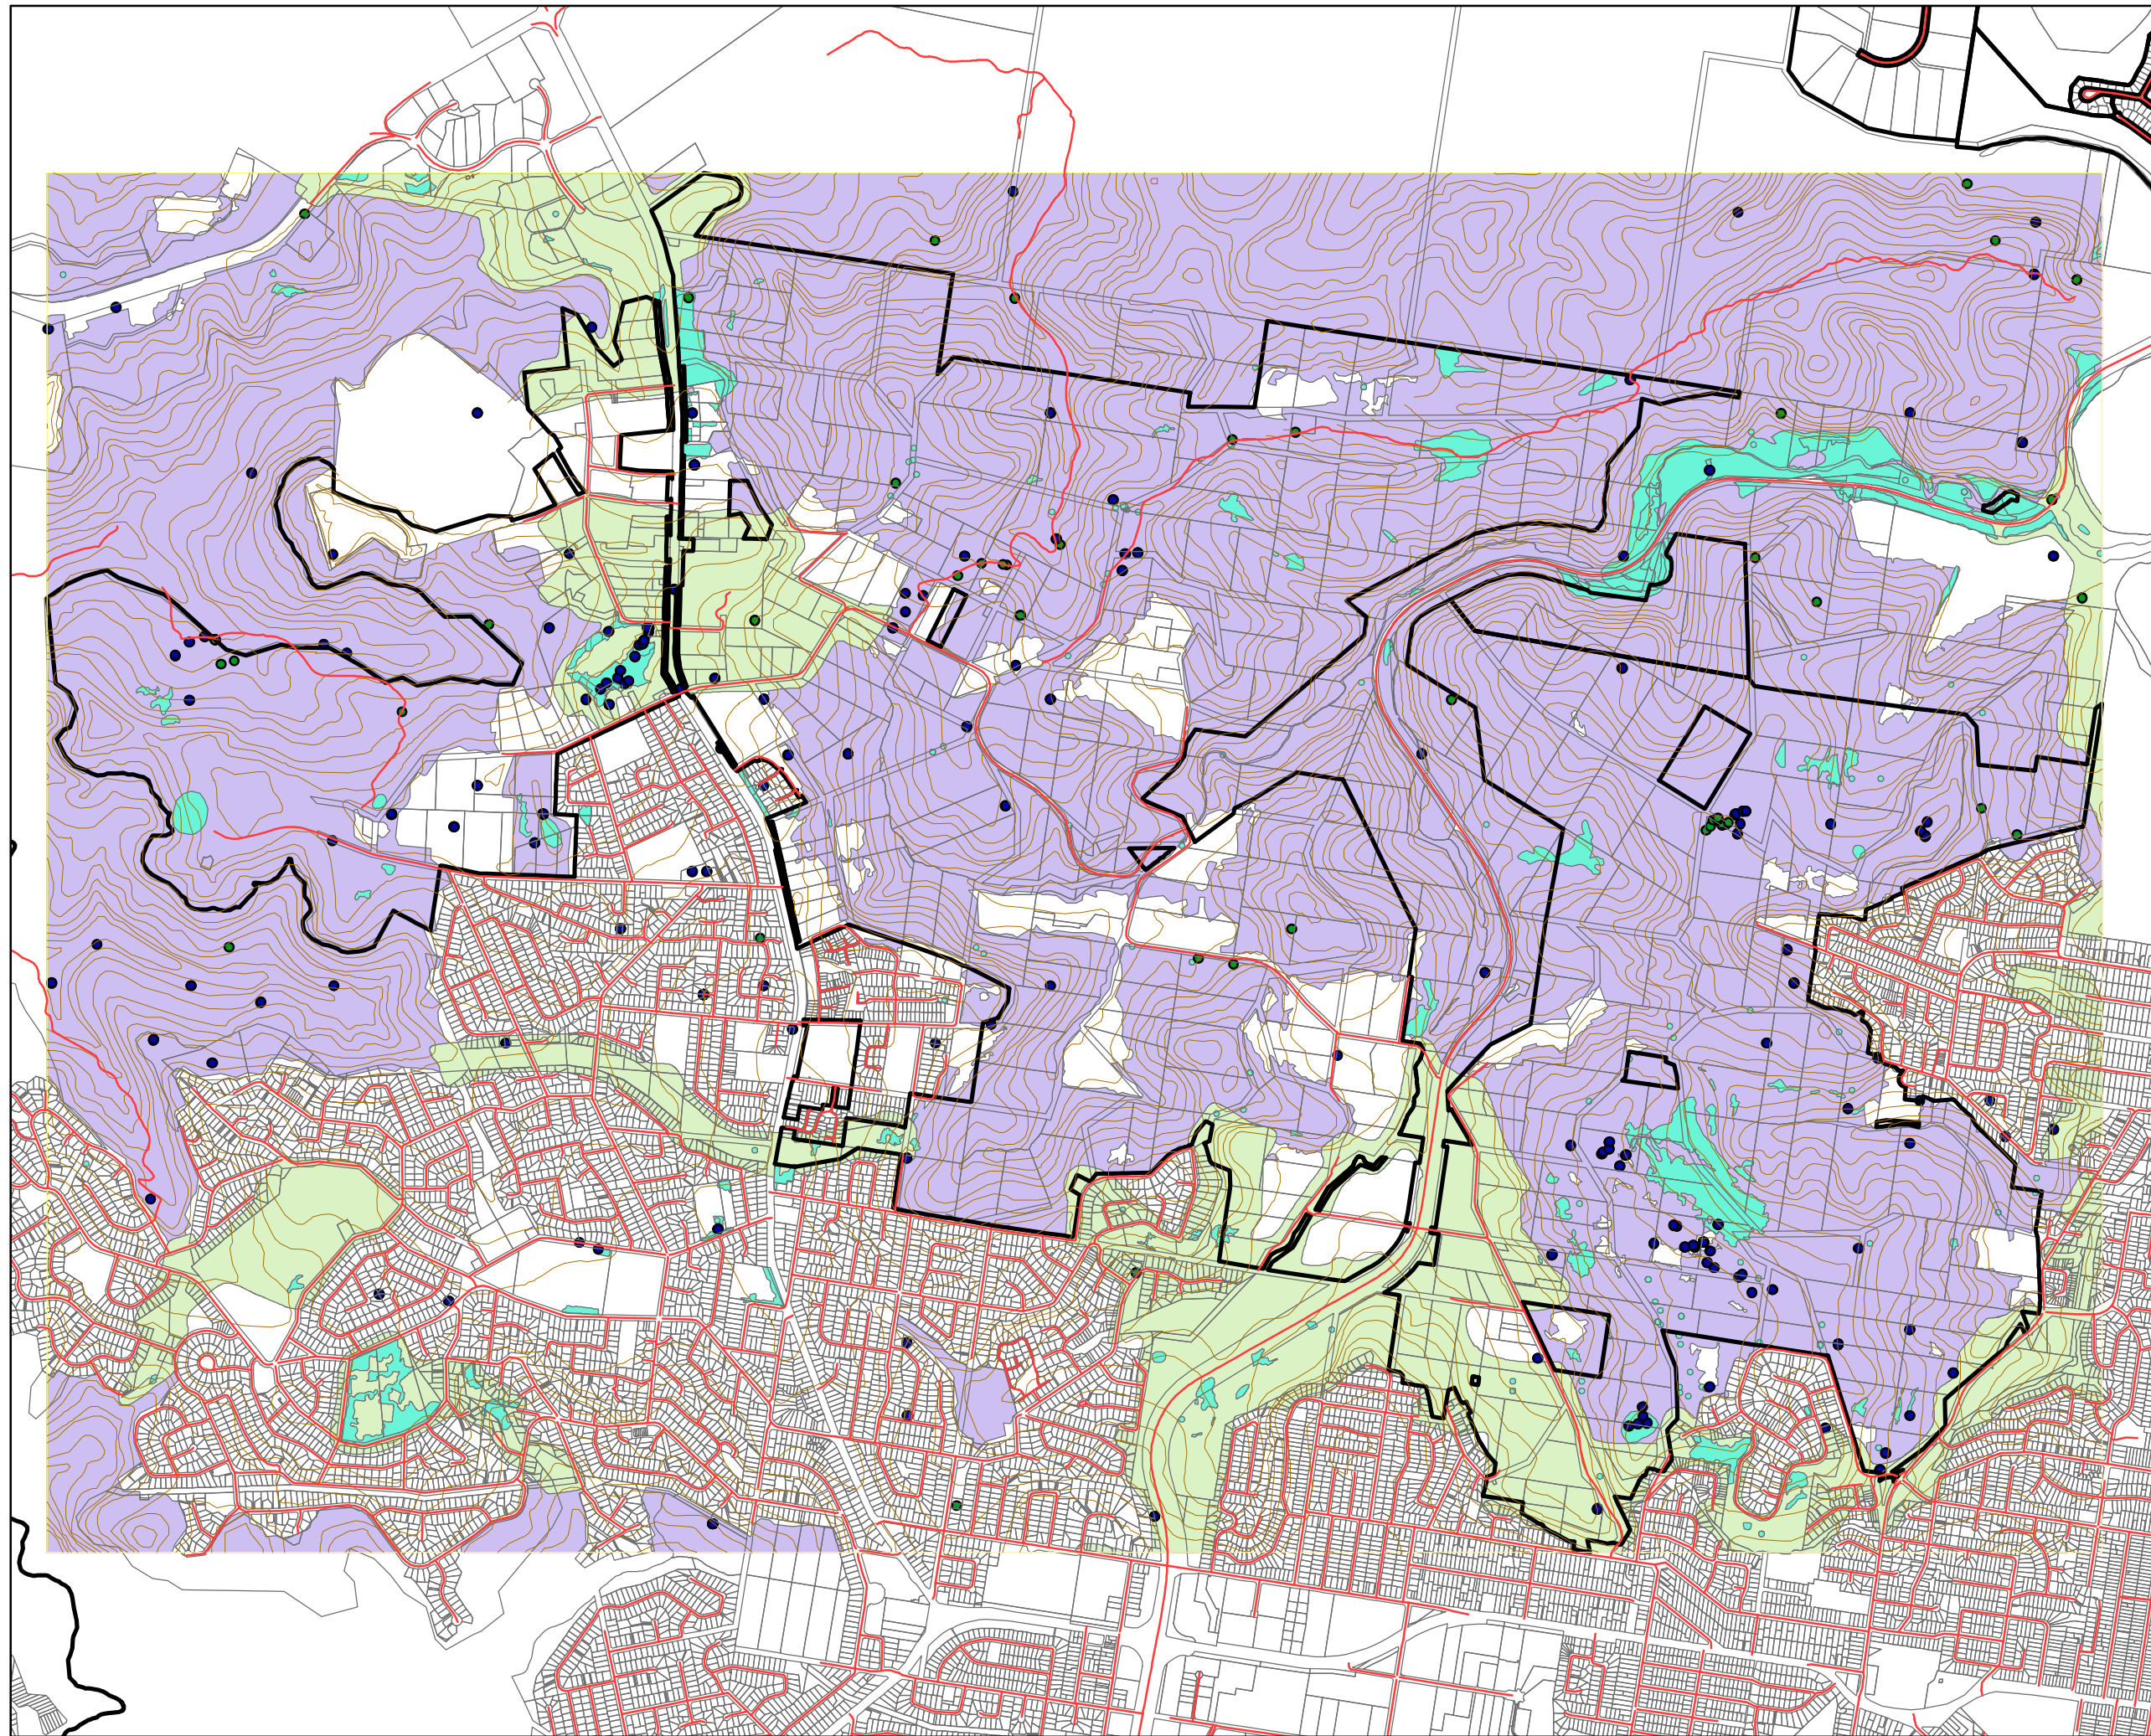

# Warringah Species Constraints

## Legend

- Site Area
- Contours 10m
- Roads
- LEP Deferred Mater
- Cadastral LPI
- NPWS Wildlife Atlas
- NPWS Wildlife Atlas 31/7/12
- Threatened Species/EC
- Wildlife Corridors
- Draft Core Habitats