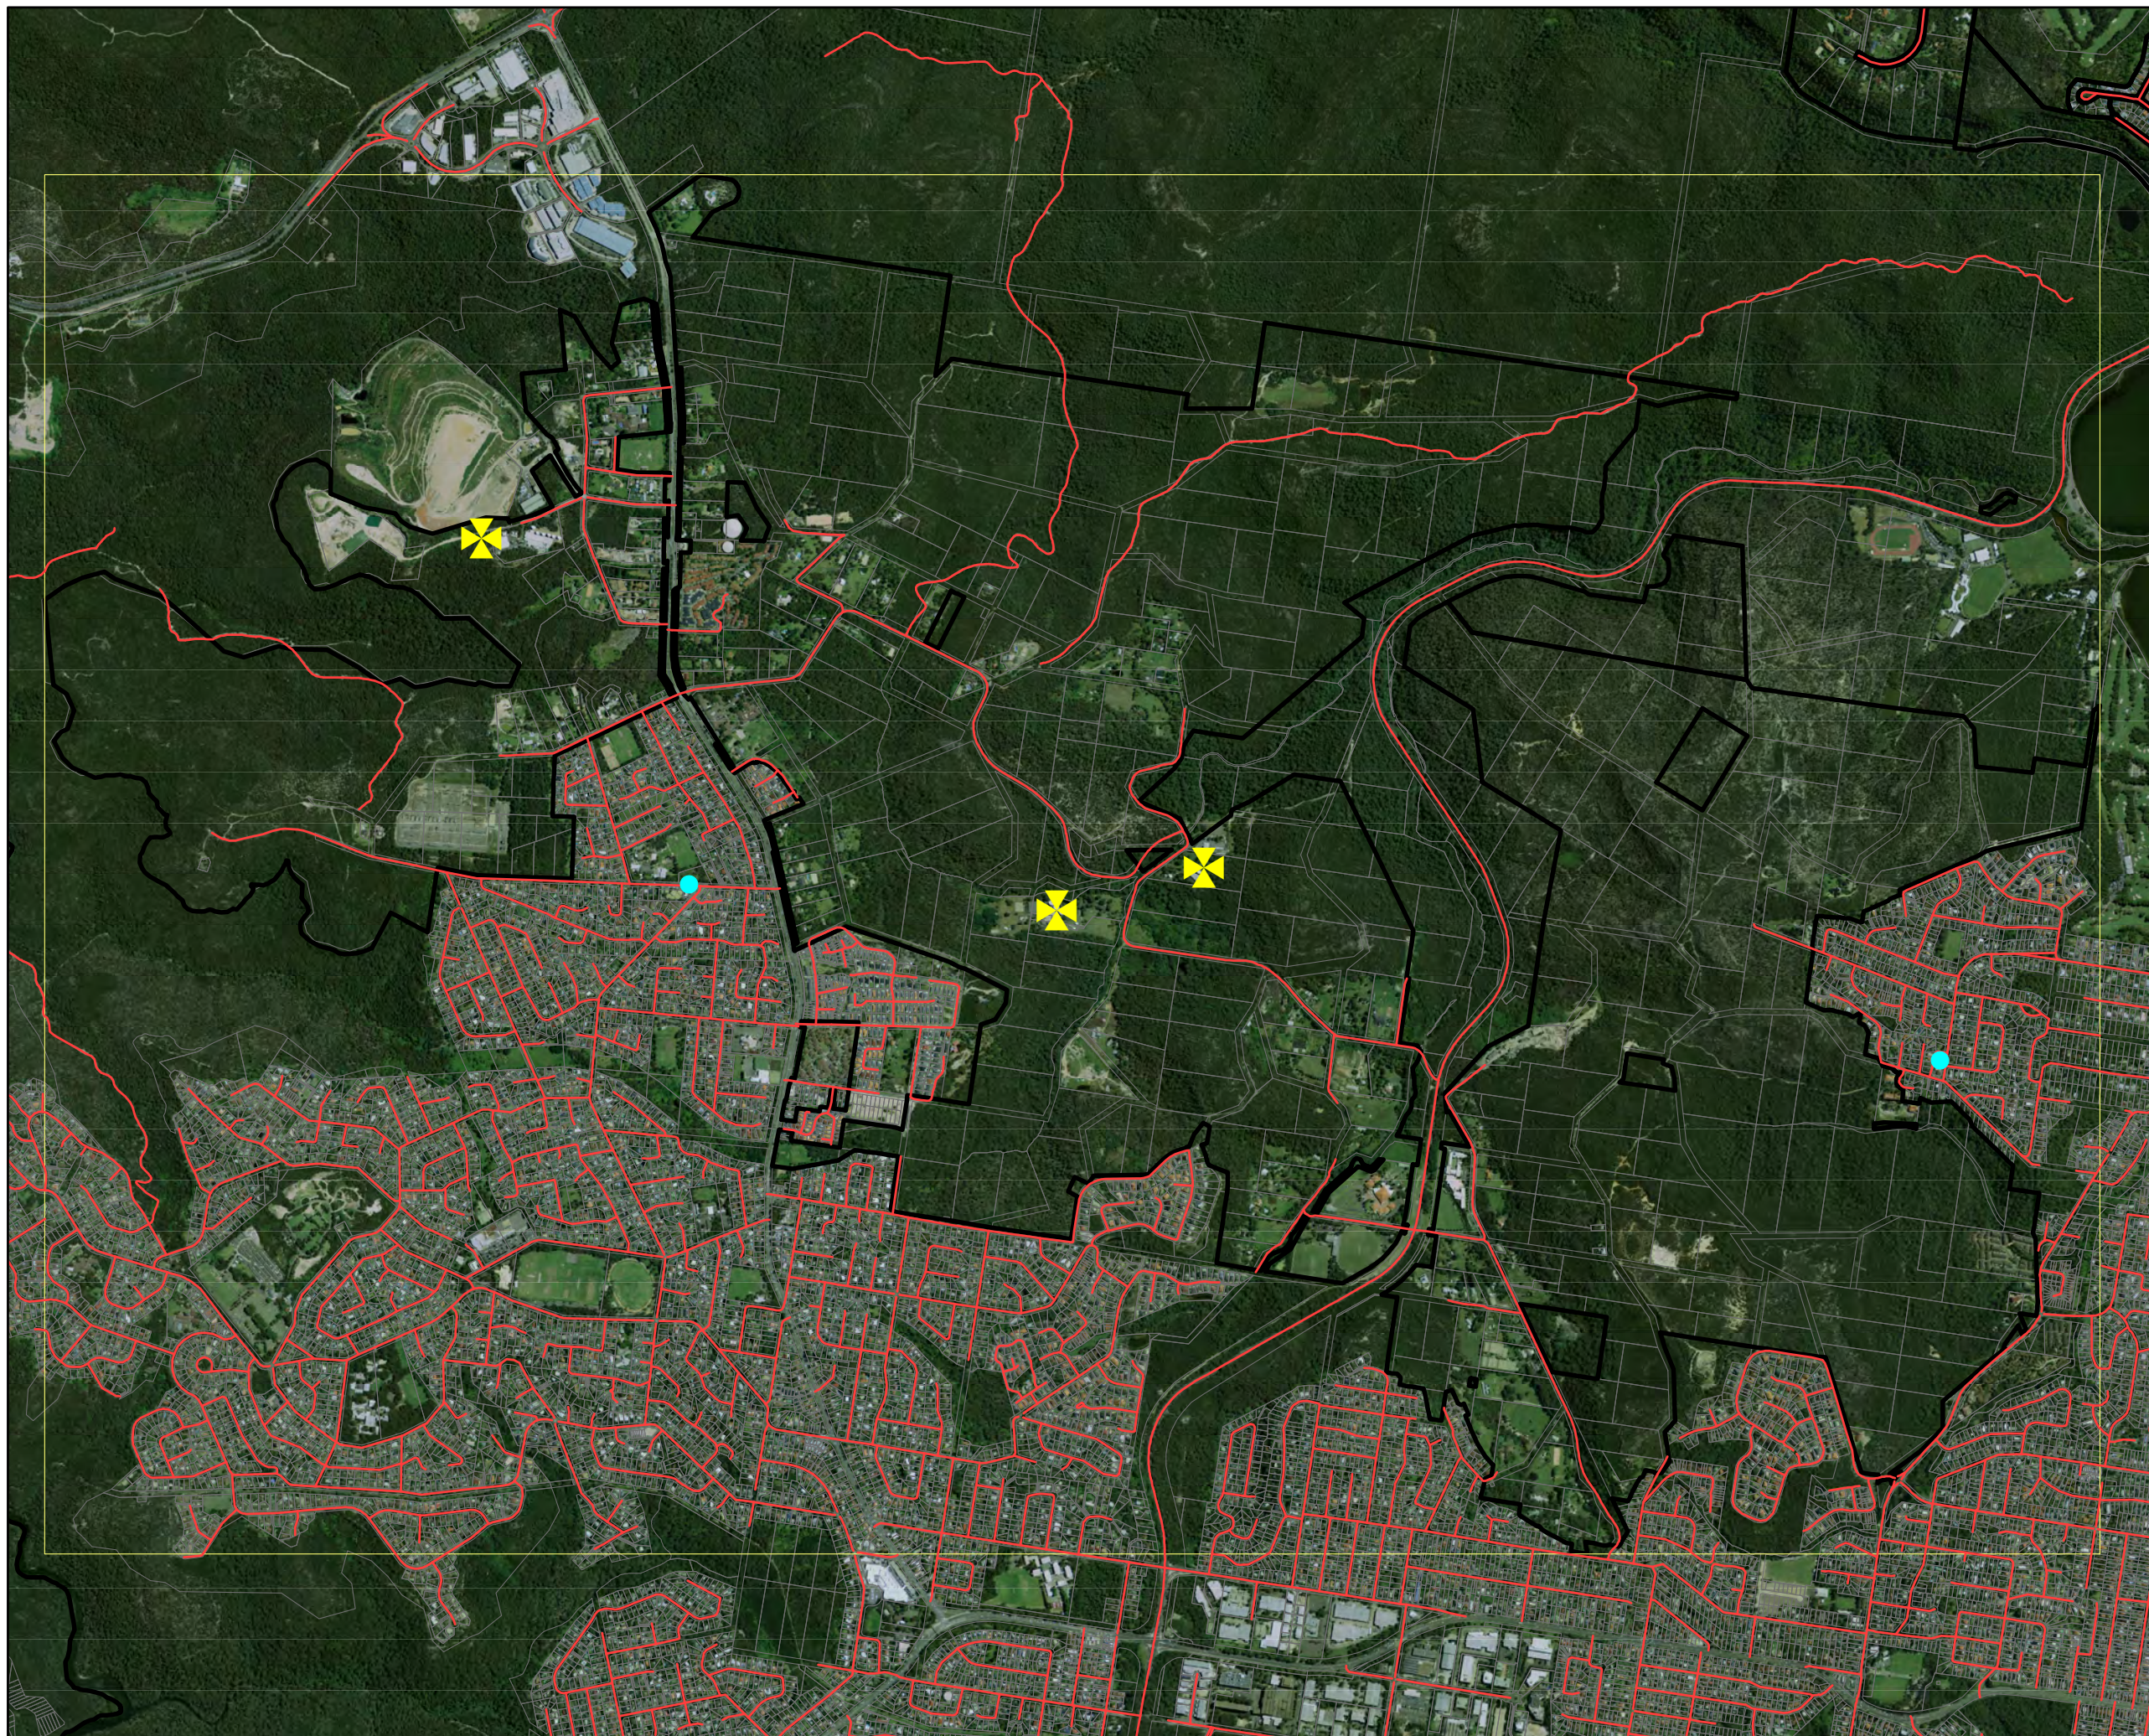

Warringah Secondary Constraints

Telecommunication Facilities

Legend

- Roads
- Site Area
- LEP Deferred Mater
- Cadastre LPI

Item

- Telecommunications Facility