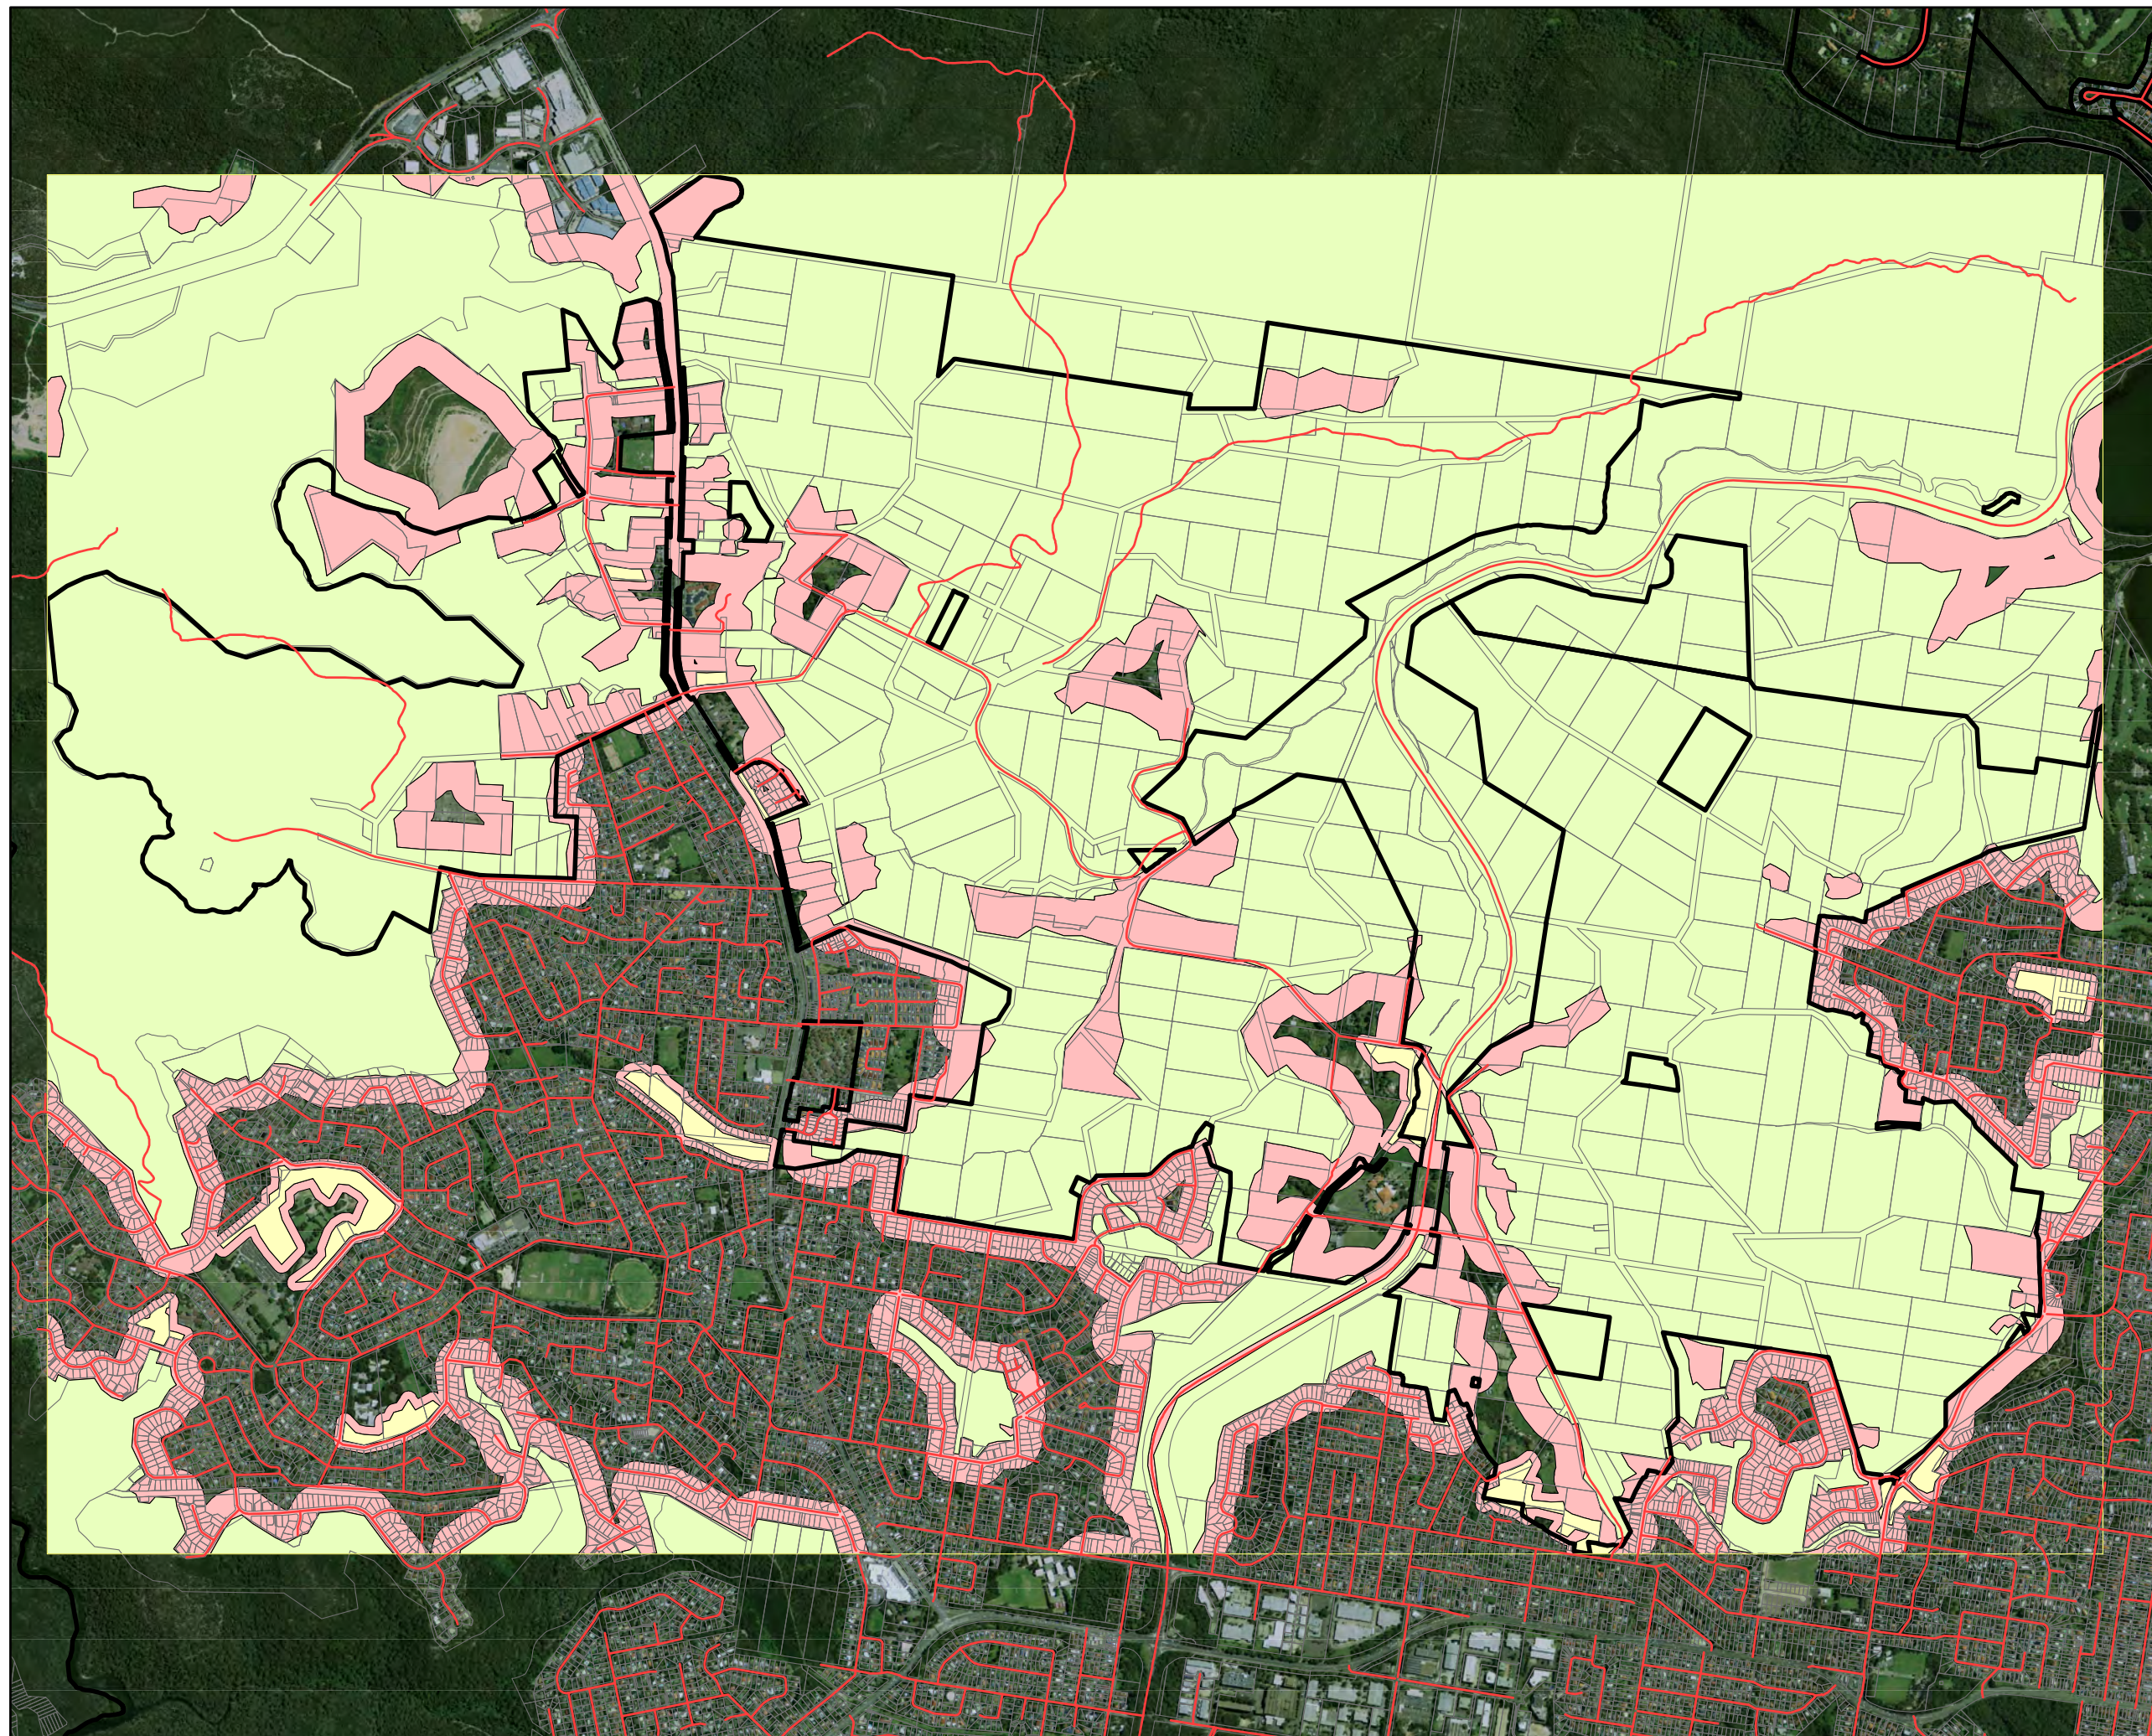

Warringah Secondary Constraints

Bush Fire Prone Land 2010

Legend

- Roads
- Site Area
- LEP Deferred Mater
- Cadastre LPI
- BFP_DESC**
- Vegetation Buffer
- Vegetation Category 1
- Vegetation Category 2