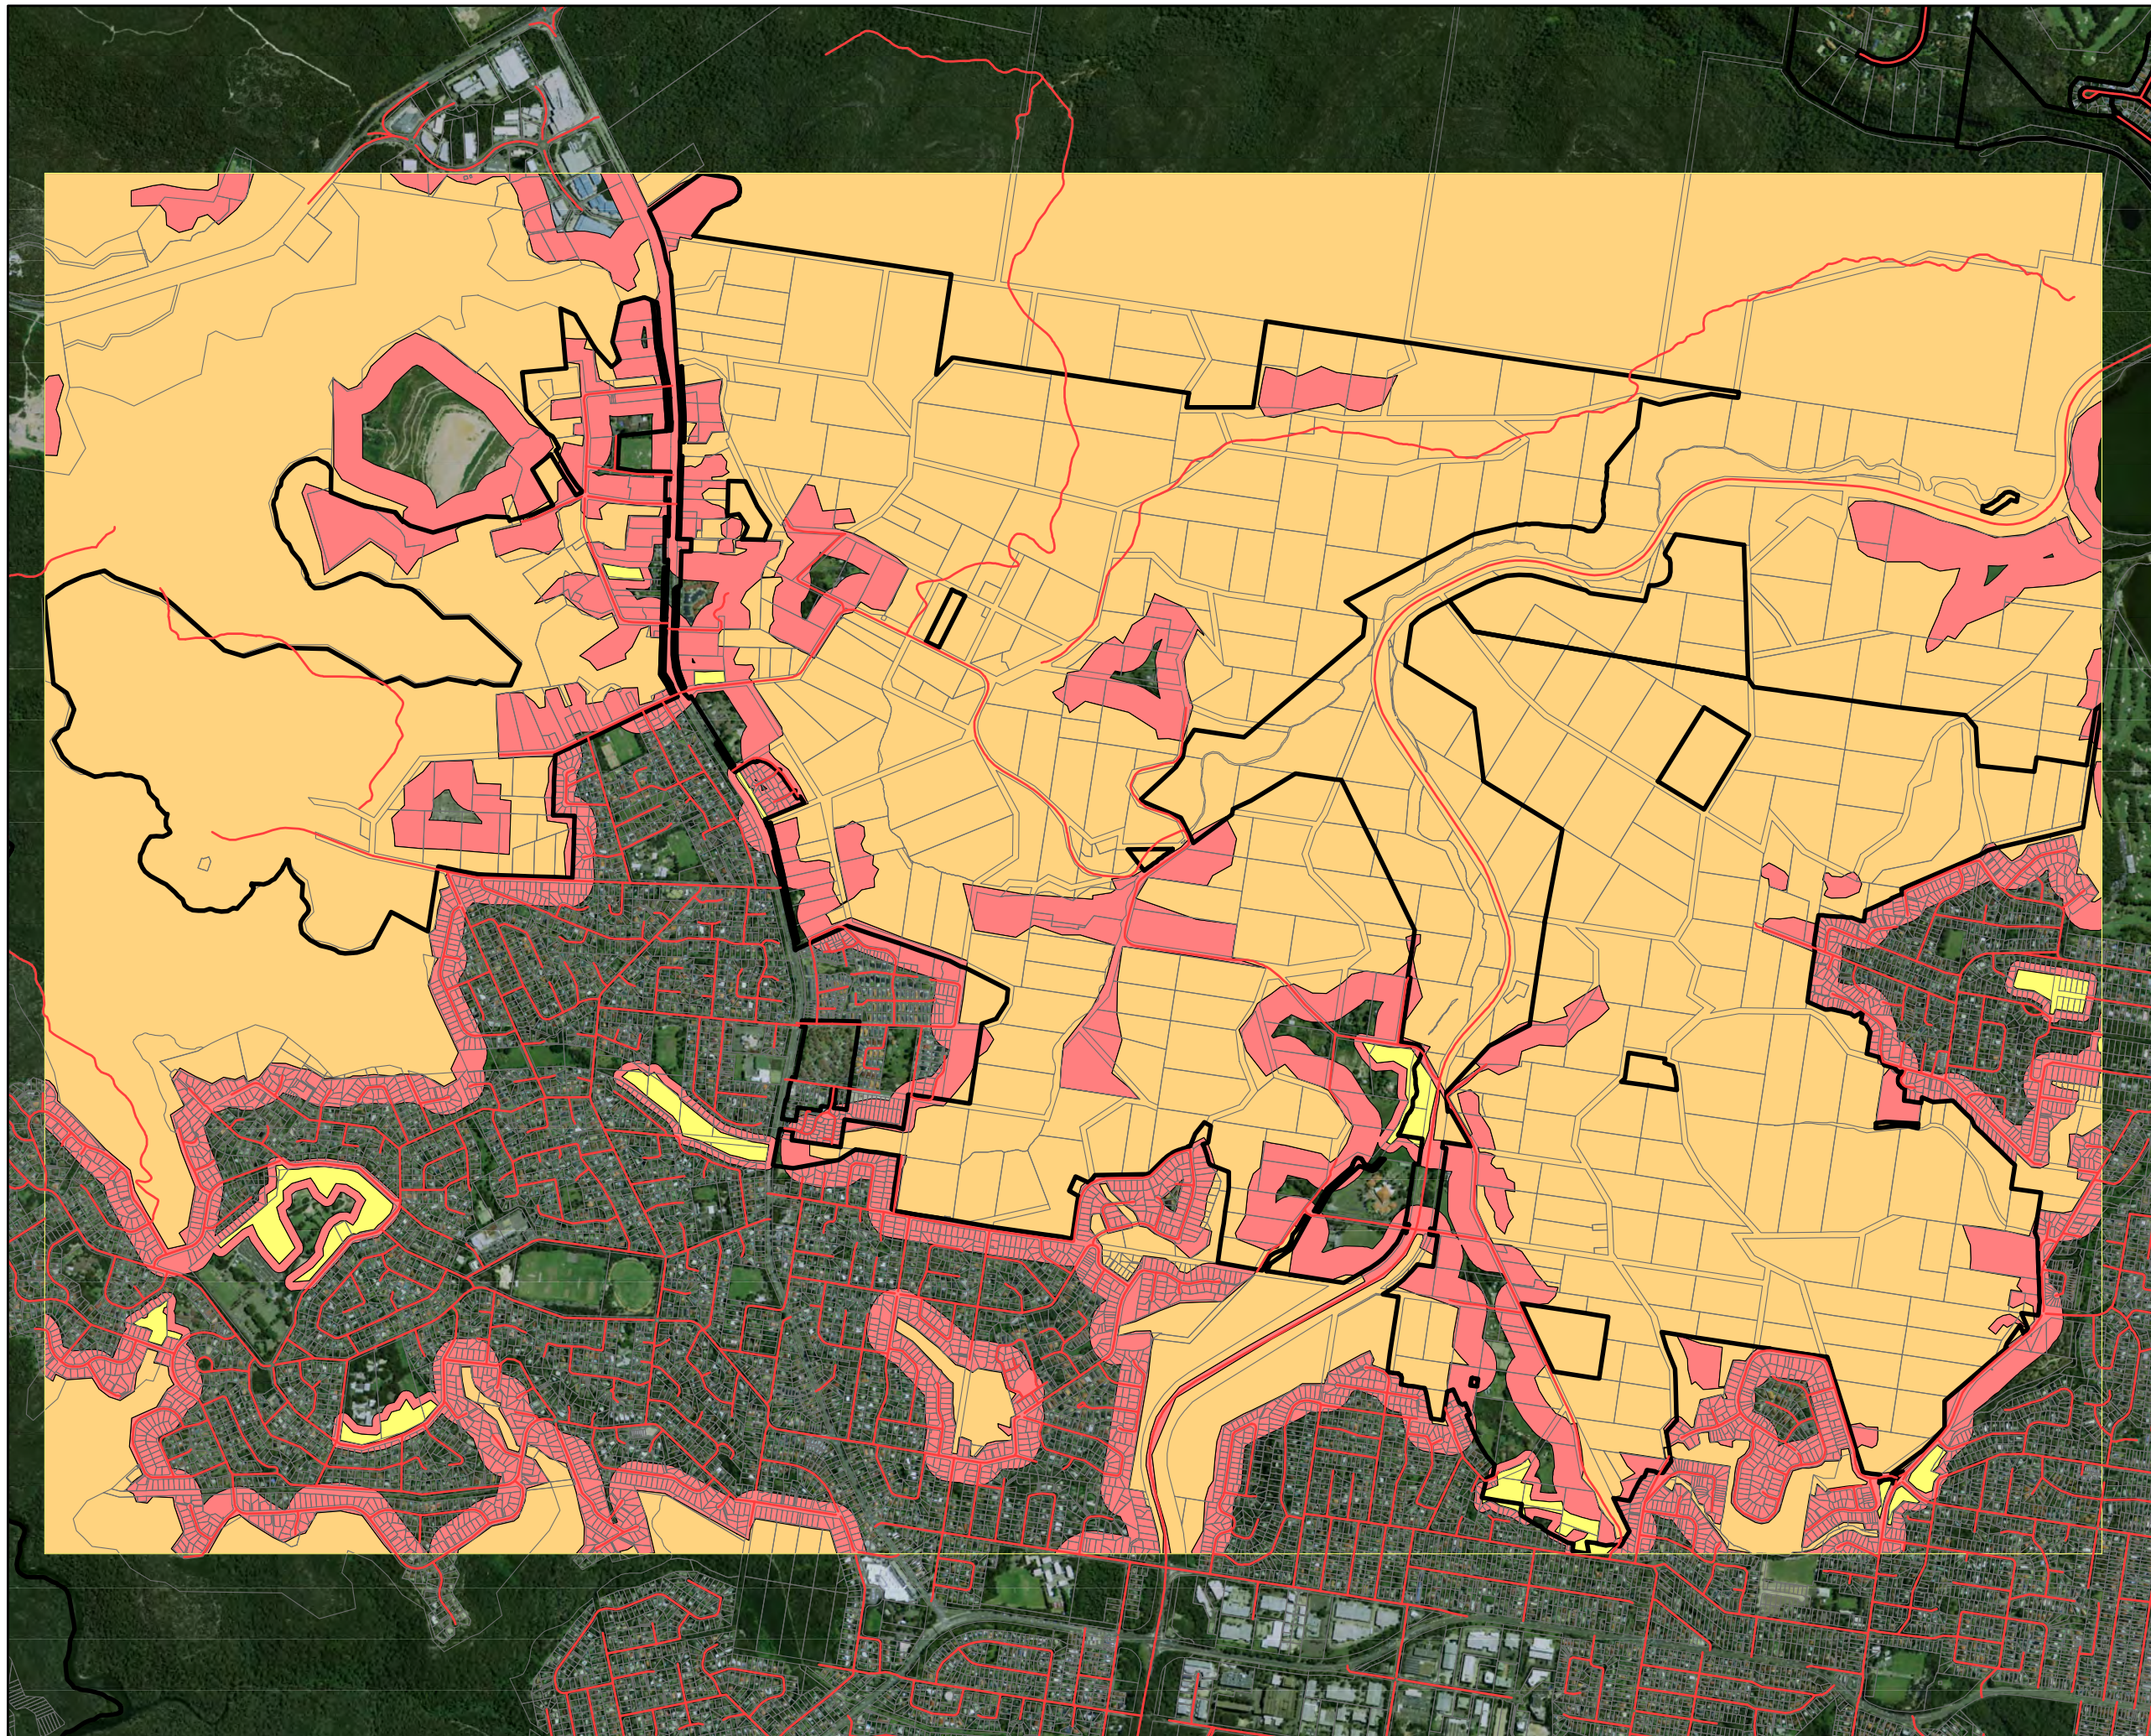

# Warringah Secondary Constraints

## Bush Fire Prone Land 2010

### Legend

- Roads
- Site Area
- LEP Deferred Mater
- Cadastre LPI
- BFP\_DESC**
- Vegetation Buffer
- Vegetation Category 1
- Vegetation Category 2